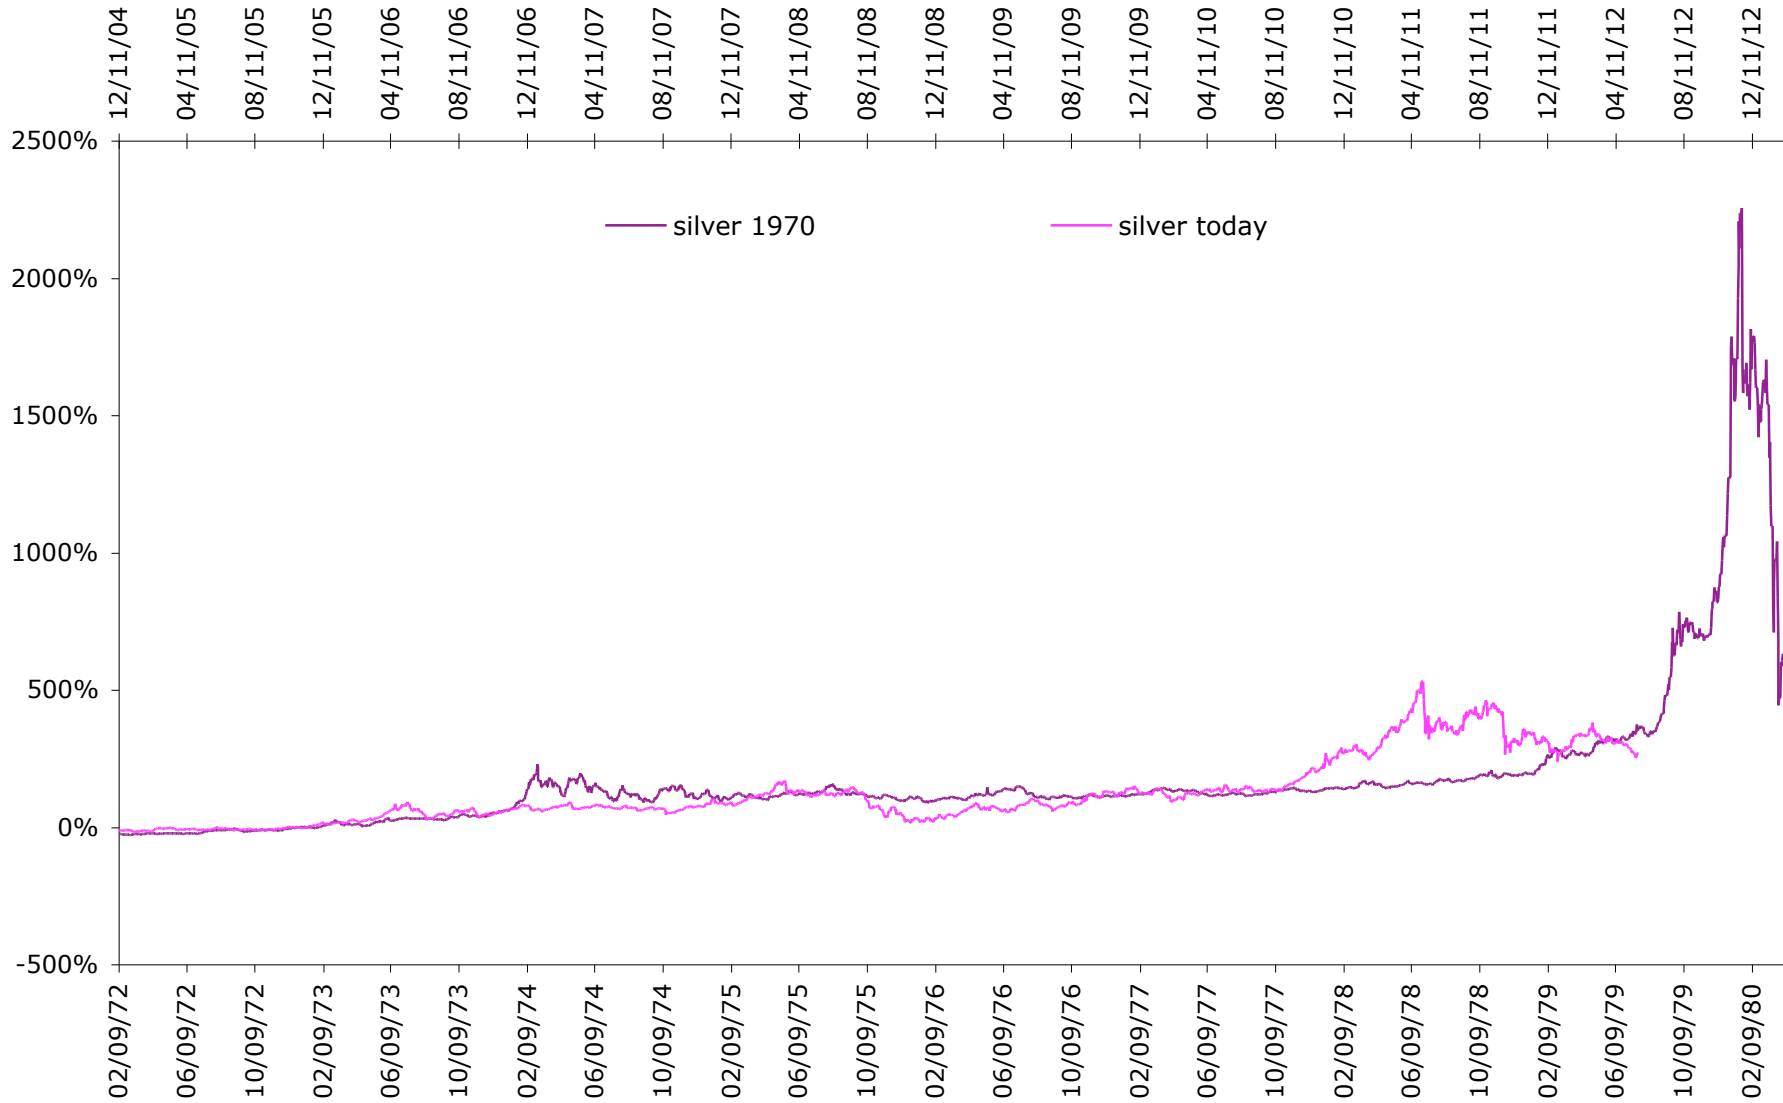

**how high can silver go?
silver today versus silver 1970's
(adjusted to 'zero' at dow highs*
but to peak in Nov. 2012)**

* See charts "How Low Can the Dow Go" and "How Low Dow 70's"