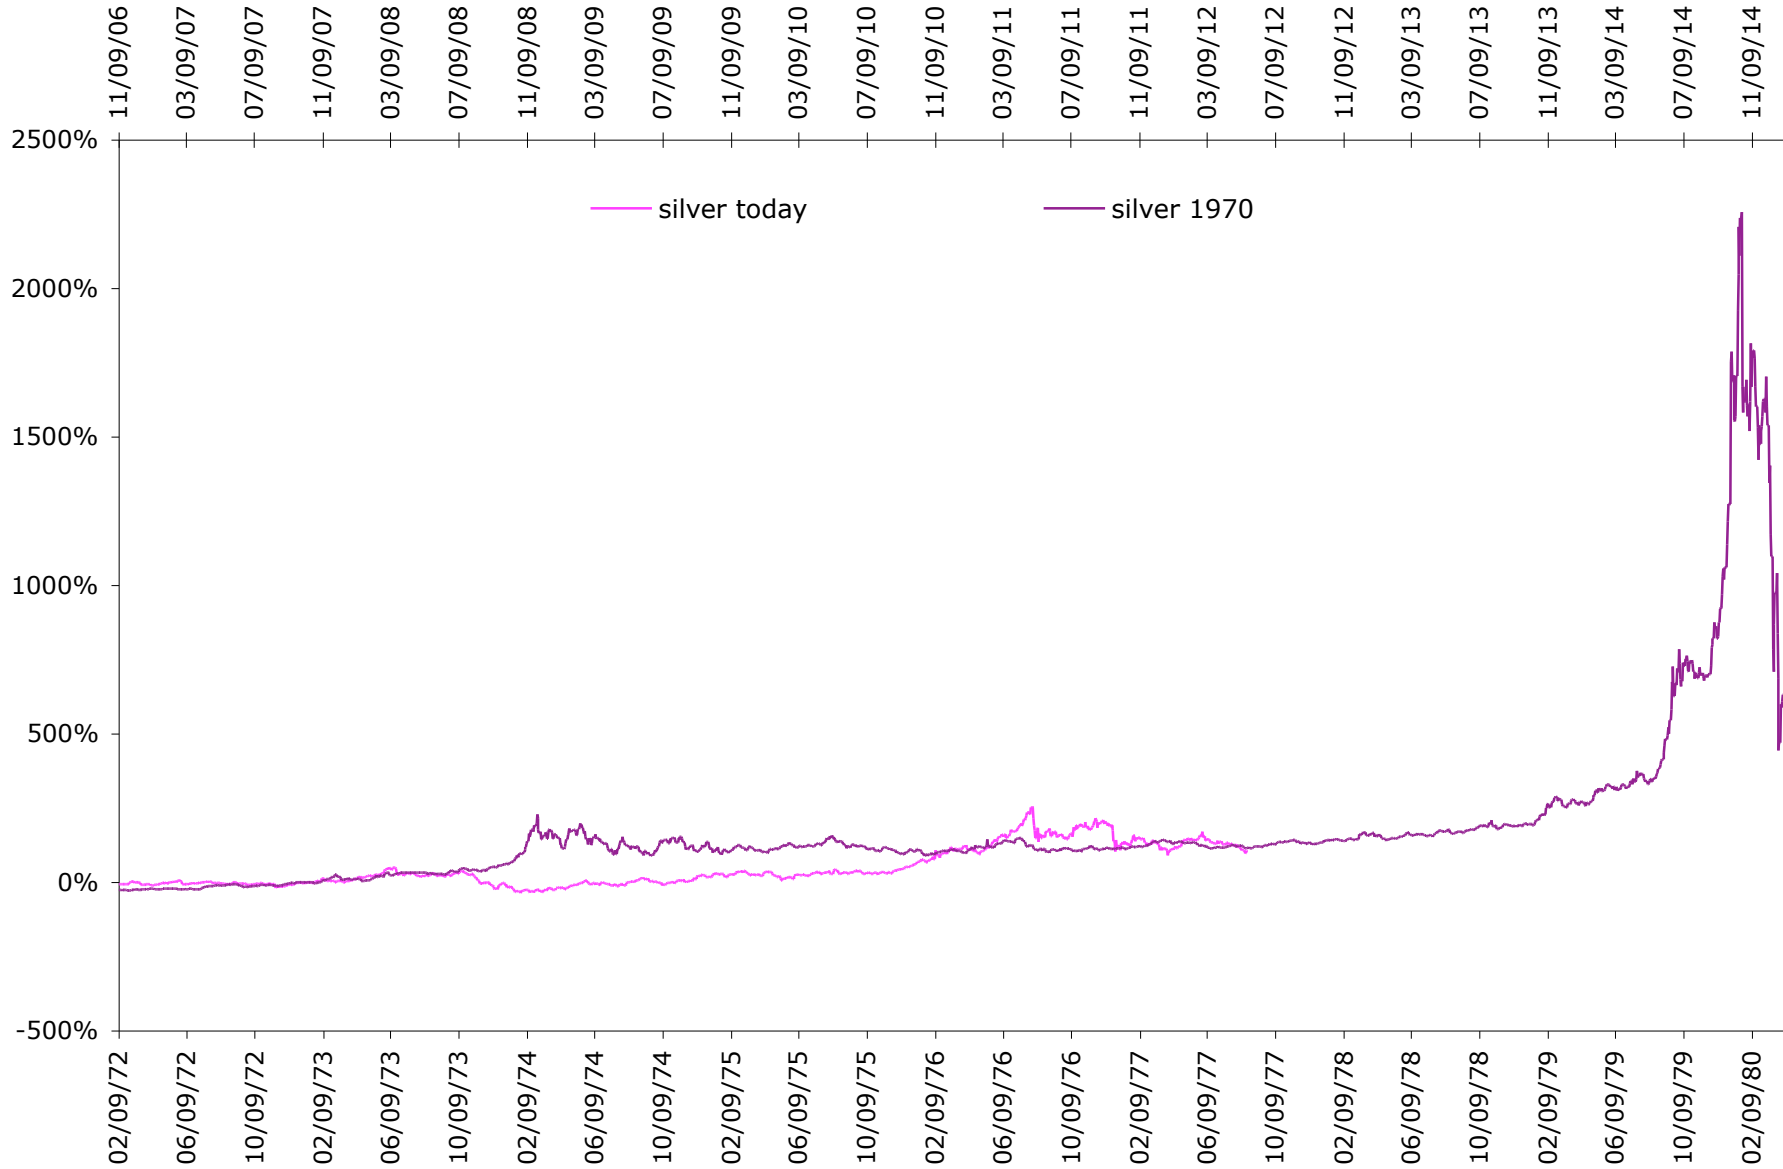

how high can silver go?
silver today versus silver 1970's
(adjusted to match dow highs*)

* See charts "How Low Can the Dow Go" and "How Low Dow 70's"