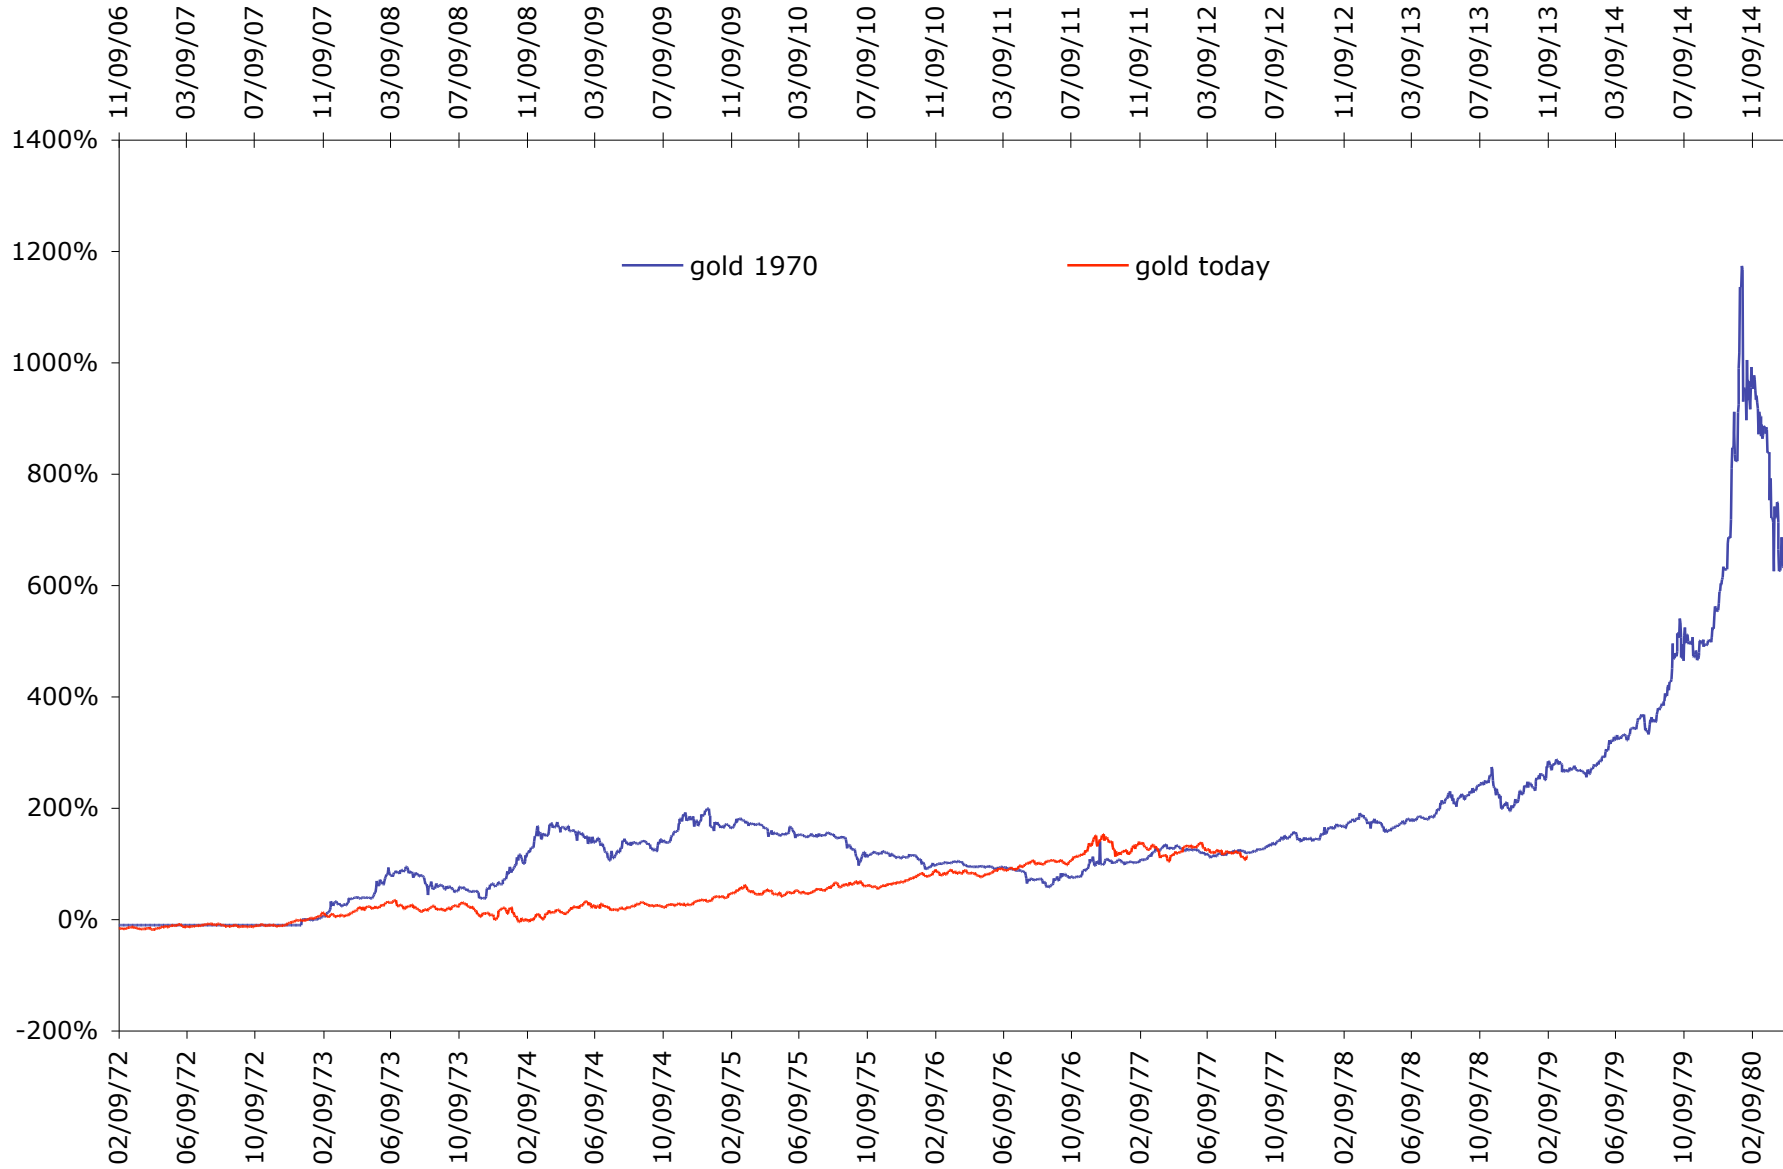

how high can gold go?
gold today versus gold 1970's
(adjusted to match dow highs*)

* See charts "How Low Can the Dow Go" and "How Low Dow 70's"