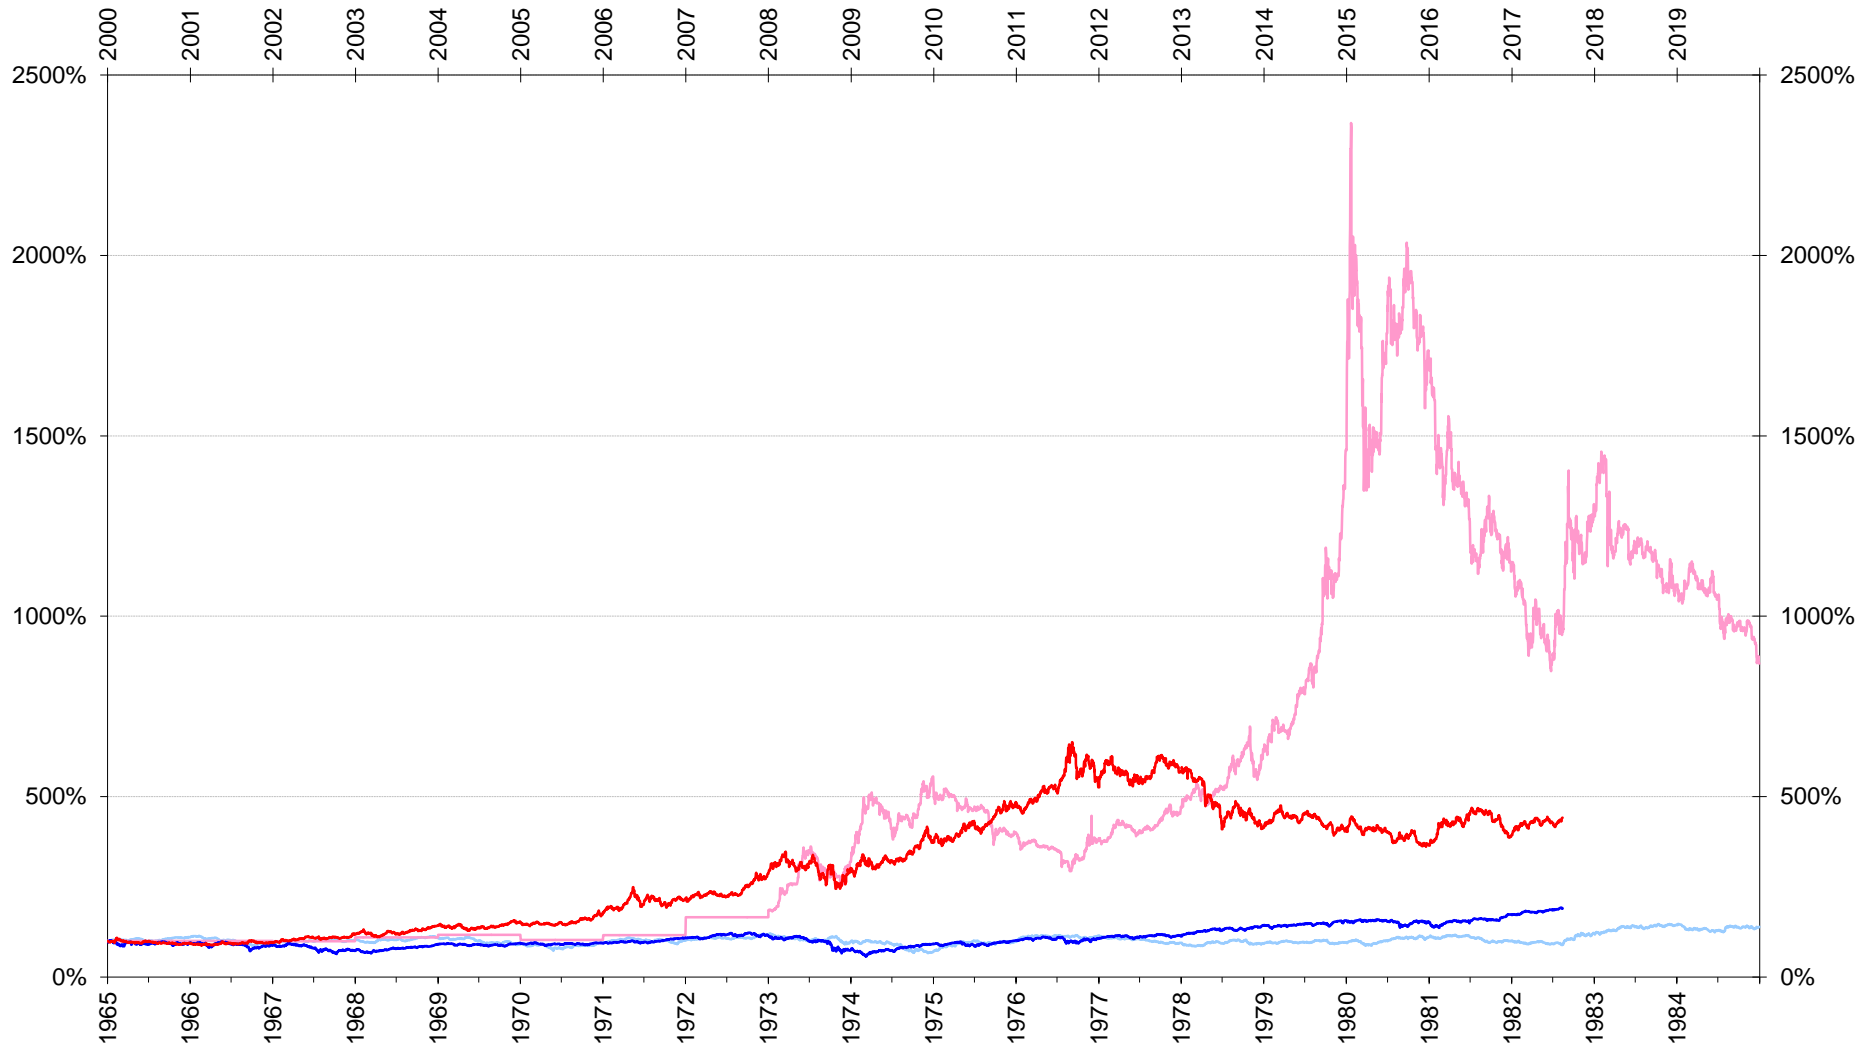

Dow Price Performance compared to Gold
9/11/2001 - Today

Dow Price Performance compared to Gold
01/01/1973 - 12/31/1984

(01/01/1965 - 12/31/1984 zeroed to dow/gold ratio highs)*

* See the Dow/Gold Zoom chart for more information